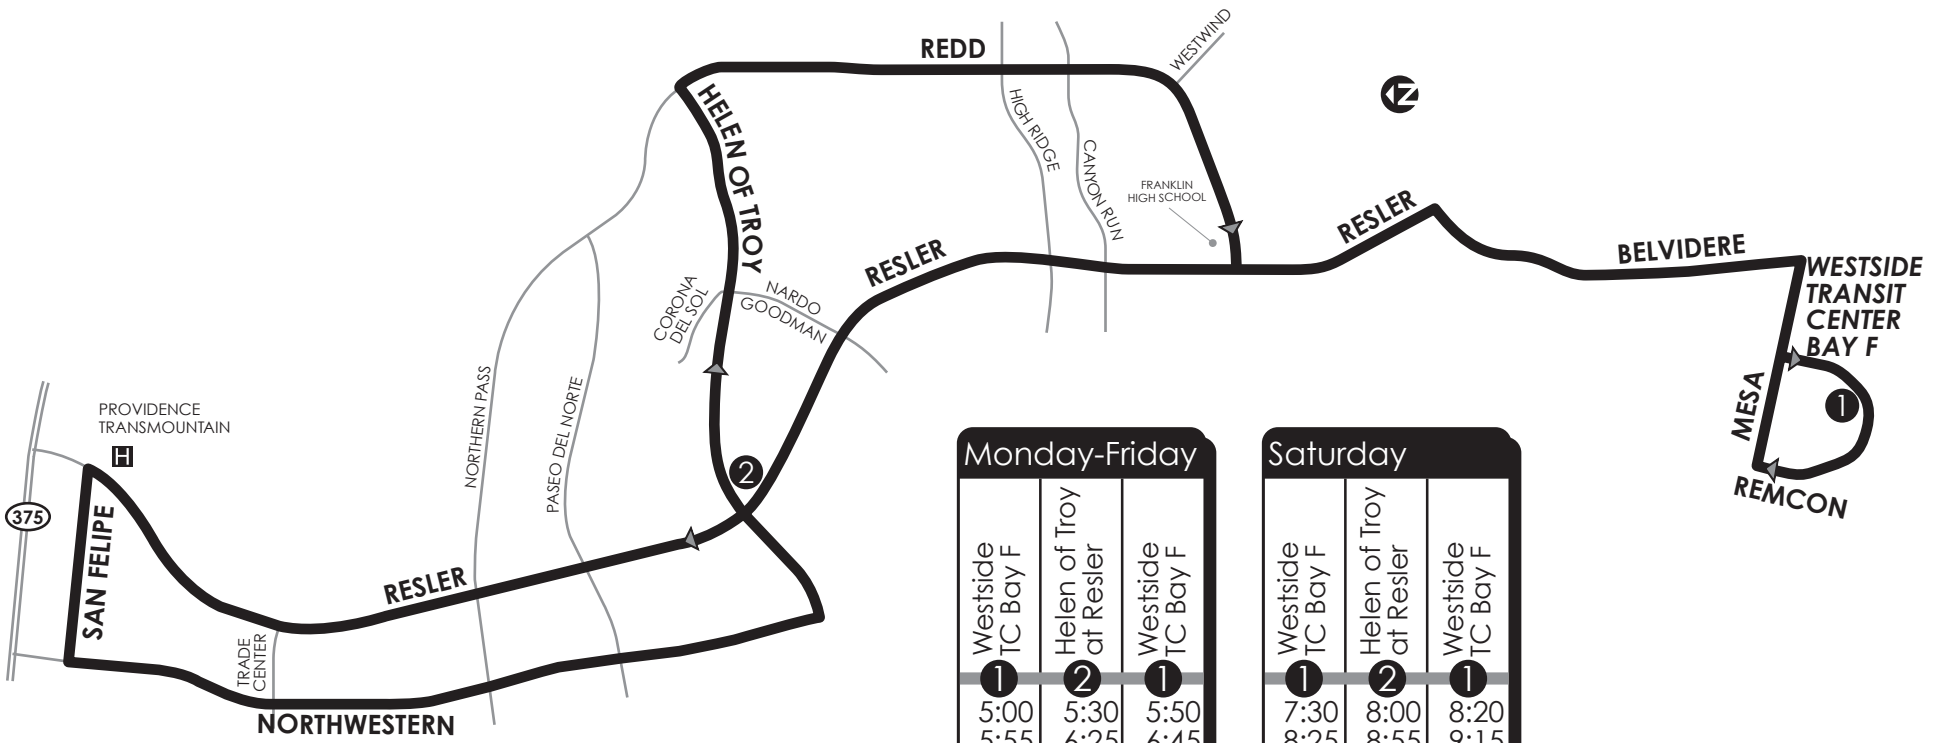

19 Resler Circulator

WESTSIDE TRANSIT CENTER ROUTES
 12, 13, 15, 16, 17, 19, 20, 83, PA90, Brio,
 NM Gold Route, CR 10
 SPECIAL TRIPS: 14

CONNECTING POINTS TO ROUTES
 • Westside Transit Center
 • Redd & Resler (17)
 • Resler & Belvidere (14, 17)

LEGEND

- ① Time Point
- ▬ Bus Route
- ↔ Route Direction

Monday-Friday

Westside TC Bay F	Helen of Troy at Resler	Westside TC Bay F
①	②	①
5:00	5:30	5:50
5:55	6:25	6:45
6:50	7:20	7:40
7:45	8:15	8:35
8:40	9:10	9:30
3:05	3:35	3:55
4:00	4:30	4:50
4:55	5:25	5:45
5:50	6:20	6:40
6:45	7:15	7:35
7:40	8:10	8:30
8:30	9:00	9:20

Saturday

Westside TC Bay F	Helen of Troy at Resler	Westside TC Bay F
①	②	①
7:30	8:00	8:20
8:25	8:55	9:15
9:20	9:50	10:10
2:50	3:20	3:40
3:45	4:15	4:35
4:40	5:10	5:30
5:35	6:05	6:25
6:30	7:00	7:20
7:25	7:55	8:15
8:20	8:50	9:10
9:10	9:40	10:00