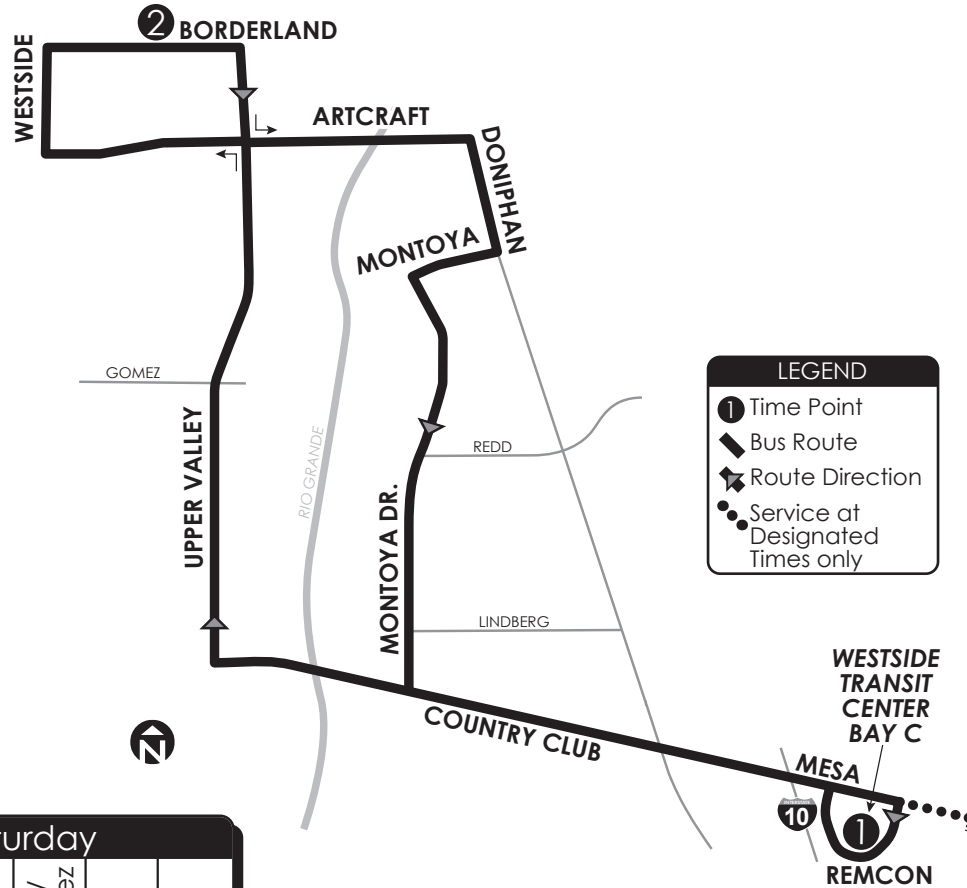

16 Upper Valley Circulator

- CONNECTING POINTS TO ROUTES**
- Downtown Transit Center
 - Glory Road Transit Center
 - Westside Transit Center
 - Eastside Transit Center
 - Oregon & Hague (10, 11, 14, 70, Brio)
 - Oregon & University (10, 11, 14, 70)
 - Santa Fe & Overland (4, 10, 14)
 - Oregon & Missouri (1, 4, 10, 14, 34, 36, 50)
 - Mesa & Executive Center (14, Brio)
 - Mesa & Festival (14, Brio)
 - Mesa & Sunland Park (14)

- DOWNTOWN TRANSIT CENTER ROUTES**
- 1, 2, 3, 4, 10, 14, 24, 34, 36, 42, 50, 59, 61, 65, 66, 83, Brio, Streetcar, NM Gold
- SPECIAL TRIPS: 15, 16, 17**

- WESTSIDE TRANSIT CENTER ROUTES**
- 12, 13, 15, 16, 17, 19, 20, 83, PA90, Brio, NM Gold Route, CR 10
- SPECIAL TRIPS: 14**

Mon-Fri

Westside TC Bay C	Borderland/Bea Martinez	Westside TC Bay C
①	②	①
6:20	6:53	7:35
7:40	8:13	8:55
9:00	9:33	10:15
2:20	2:53	3:35
3:40	4:13	4:55
5:00	5:33	6:15
6:20	6:53	7:35

Saturday

Westside TC Bay C	Borderland/Bea Martinez	Westside TC Bay C	Downtown TC Bay J
①	②	①	③
6:45	7:18	7:55	—
8:00	8:33	9:10	—
9:15	9:48	10:25	—
2:15	2:48	3:25	—
3:30	4:03	4:40	—
4:45	5:18	5:55	—
6:00	6:33	7:10	7:44