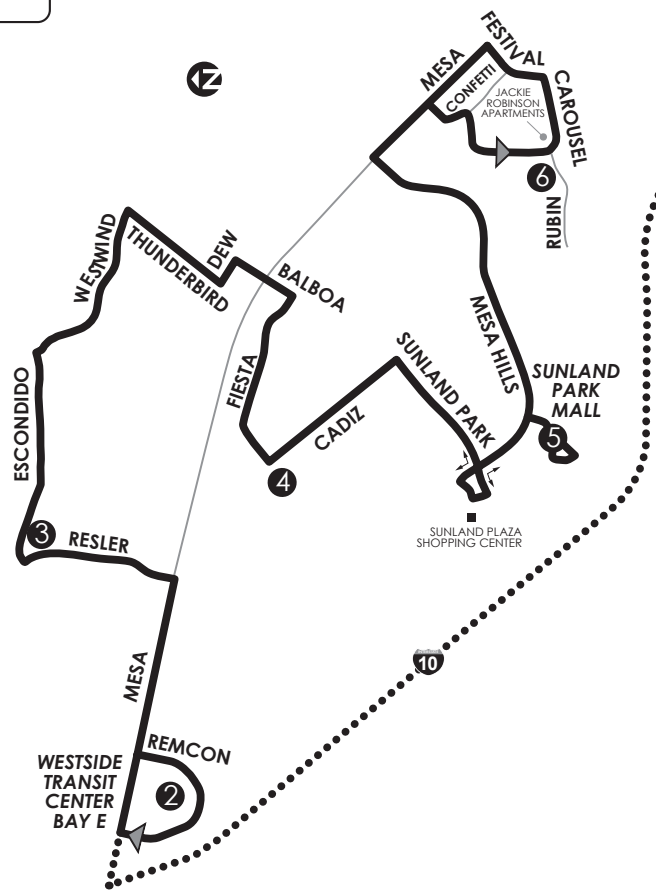

13 Coronado Hills Circulator

LEGEND

- ① Time Point
- ▬ Bus Route
- ➔ Route Direction
- ▨ Inbound Only
- ⊥ Designated Stop

WESTSIDE TRANSIT CENTER ROUTES
 12, 13, 15, 16, 17, 19, 20, 83, PA90, Brio,
 NM Gold Route, CR 10
 SPECIAL TRIPS: 14

CONNECTING POINTS TO ROUTES

- Westside Transit Center
- Eastside Transit Center
- Mesa & Resler (15, Brio)
- Westwind & Escondido (14)
- Mesa & Balboa (15, Brio)
- Cadiz & Sunland Park (14)
- Sunland Park Mall (14, 20)
- Mesa & Mesa Hills (15)

EASTSIDE TRANSIT CENTER ROUTES
 5, 6, 7, 8, 25, 50, 51, 52, 53, 58, 59, 63, 70,
 72, CR 20, PA90
 SPECIAL TRIPS: 10, 11, 12, 13, 14, 15, 17

Monday-Saturday

Eastside TC Parking Lot	Westside TC Bay E	Escondido at Resler	Cadiz at Fiesta	Sunland Park Mall	Carousel at Rubin	Sunland Park Mall	Cadiz at Fiesta	Escondido at Resler	Westside TC Bay E	Eastside TC Parking Lot
①	②	③	④	⑤	⑥	⑤	④	③	②	①
5:55	6:25	6:40	6:55	7:07	7:18	7:28	7:41	7:59	8:14	—
—	8:15	8:30	8:45	8:57	9:08	9:18	9:31	9:49	10:04	—
—	10:05	10:20	10:35	10:47	10:58	11:08	11:21	11:39	11:54	—
—	11:55	12:10	12:25	12:37	12:48	12:58	1:11	1:29	1:44	2:14
1:15	1:45	2:00	2:15	2:27	2:38	2:48	3:01	3:19	3:34	—
—	3:35	3:50	4:05	4:17	4:28	4:38	4:51	5:09	5:24	—
—	5:25	5:40	5:55	6:07	6:18	6:28	6:41	6:59	7:14	7:44