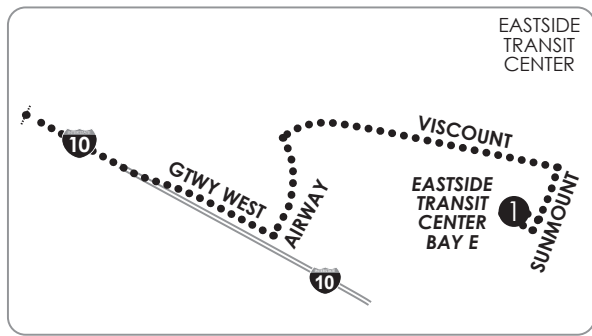

13 Coronado Hills Circulator

LEGEND

- ① Time Point
- ▬ Bus Route
- ➔ Route Direction
- ▨ Inbound Only
- ⊥ Designated Stop

WESTSIDE TRANSIT CENTER ROUTES
 12, 13, 15, 16, 17, 19, 20, 83, PA90, Brio,
 NM Gold Route, CR 10
 SPECIAL TRIPS: 14

CONNECTING POINTS TO ROUTES

- Westside Transit Center
- Eastside Transit Center
- Mesa & Resler (15, Brio)
- Westwind & Escondido (14)
- Mesa & Balboa (15, Brio)
- Cadiz & Sunland Park (14)
- Sunland Park Mall (14, 20)
- Mesa & Mesa Hills (15)

EASTSIDE TRANSIT CENTER ROUTES
 5, 6, 7, 8, 25, 50, 51, 52, 53, 58, 59, 63, 70,
 72, CR 20, PA90
 SPECIAL TRIPS: 10, 11, 12, 13, 14, 15, 17

Monday-Saturday

Eastside TC Parking Lot	Westside TC Bay E	Escondido at Resler	Cadiz at Fiesta	Sunland Park Mall	Carousel at Rubin	Sunland Park Mall	Cadiz at Fiesta	Escondido at Resler	Westside TC Bay E	Eastside TC Parking Lot
①	②	③	④	⑤	⑥	⑤	④	③	②	①
5:55	6:25	6:40	6:55	7:07	7:18	7:28	7:41	7:59	8:14	—
—	8:15	8:30	8:45	8:57	9:08	9:18	9:31	9:49	10:04	—
—	10:05	10:20	10:35	10:47	10:58	11:08	11:21	11:39	11:54	—
—	11:55	12:10	12:25	12:37	12:48	12:58	1:11	1:29	1:44	2:14
1:15	1:45	2:00	2:15	2:27	2:38	2:48	3:01	3:19	3:34	—
—	3:35	3:50	4:05	4:17	4:28	4:38	4:51	5:09	5:24	—
—	5:25	5:40	5:55	6:07	6:18	6:28	6:41	6:59	7:14	7:44