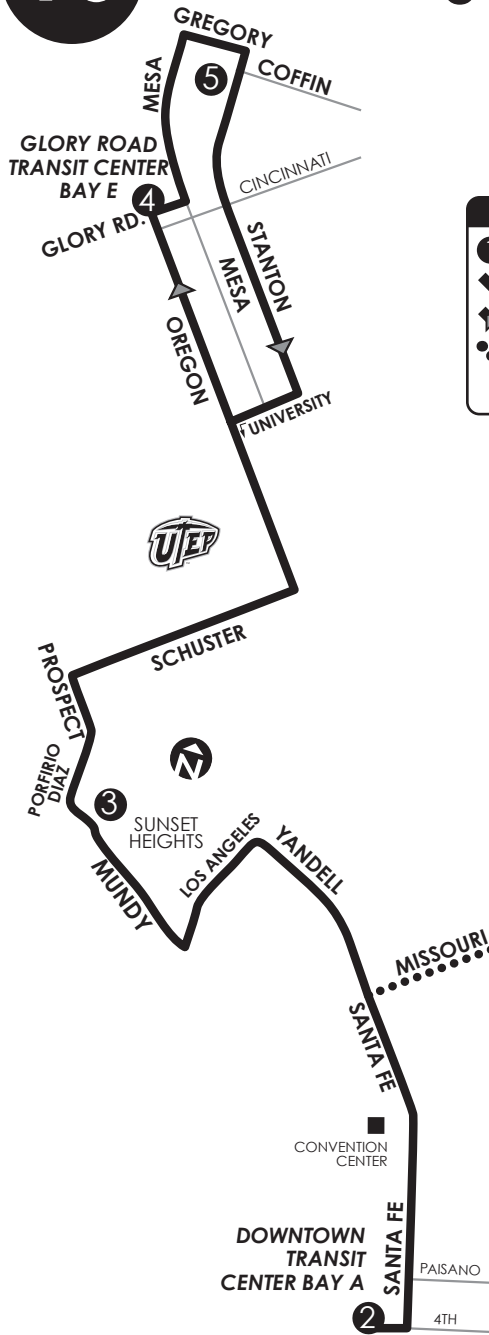

10 Sunset Heights / UTEP

LEGEND

- ① Time Point
- ▬ Bus Route
- ➔ Route Direction
- ⋯ Service at Designated Times only

Monday-Friday						
Eastside TC Parking Lot	Downtown TC Bay A	Porfirio Diaz at Mundy	Glory Road TC Bay E	Stanton at Coffin	Porfirio Diaz at Mundy	Downtown TC Bay A
①	②	③	④	⑤	③	②
5:45	6:05	6:12	6:19	6:25	6:33	6:40
—	6:45	6:52	6:59	7:05	7:13	7:20
—	7:25	7:32	7:39	7:45	7:53	8:00
—	8:05	8:12	8:19	8:25	8:33	8:40
—	8:45	8:52	8:59	9:05	9:13	9:20
—	9:25	9:32	9:39	9:45	9:53	10:00
—	10:05	10:12	10:19	10:25	10:33	10:40
—	10:45	10:52	10:59	11:05	11:13	11:20
—	11:25	11:32	11:39	11:45	11:53	12:00
—	12:05	12:12	12:19	12:25	12:33	12:40
—	12:45	12:52	12:59	1:05	1:13	1:20
—	1:25	1:32	1:39	1:45	1:53	2:00
—	2:05	2:12	2:19	2:25	2:33	2:40
—	2:45	2:52	2:59	3:05	3:13	3:20
—	3:25	3:32	3:39	3:45	3:53	4:00
—	4:05	4:12	4:19	4:25	4:33	4:40
—	4:45	4:52	4:59	5:05	5:13	5:20
—	5:25	5:32	5:39	5:45	5:53	6:00
—	6:05	6:12	6:19	6:25	6:33	6:40
—	6:45	6:52	6:59	7:05	7:13	7:20
—	7:25	7:32	7:39	7:45	7:53	8:00

- CONNECTING POINTS TO ROUTES**
- Downtown Transit Center
 - Glory Road Transit Center
 - Oregon & Hague (11, 14, 15, 70, Brio)
 - Oregon & University (11, 14, 15, 70)
 - Santa Fe & Overland (4, 14, 15)
 - Oregon & Missouri (1, 4, 14, 15, 34, 36, 50)

- DOWNTOWN TRANSIT CENTER ROUTES**
- 1, 2, 3, 4, 10, 14, 24, 34, 36, 42, 50, 59, 61, 65, 66, 83, Brio, Streetcar, NM Gold

- GLORY ROAD TRANSIT CNTR**
- 10, 11, 14, 15, 70, Mesa Brio, Streetcar