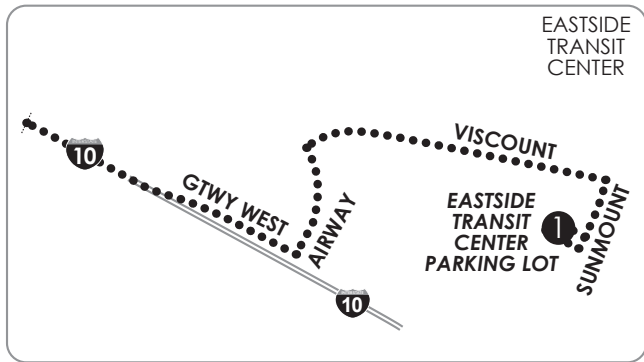

10 Sunset Heights / UTEP

LEGEND

- ① Time Point
- ▬ Bus Route
- ➔ Route Direction
- ⋯ Service at Designated Times only

Monday-Friday						
Eastside TC Parking Lot	Downtown TC Bay A	Porfirio Diaz at Mundy	Glory Road TC Bay E	Stanton at Coffin	Porfirio Diaz at Mundy	Downtown TC Bay A
①	②	③	④	⑤	③	②
5:45	6:05	6:12	6:19	6:25	6:33	6:40
—	6:45	6:52	6:59	7:05	7:13	7:20
—	7:25	7:32	7:39	7:45	7:53	8:00
—	8:05	8:12	8:19	8:25	8:33	8:40
—	8:45	8:52	8:59	9:05	9:13	9:20
—	9:25	9:32	9:39	9:45	9:53	10:00
—	10:05	10:12	10:19	10:25	10:33	10:40
—	10:45	10:52	10:59	11:05	11:13	11:20
—	11:25	11:32	11:39	11:45	11:53	12:00
—	12:05	12:12	12:19	12:25	12:33	12:40
—	12:45	12:52	12:59	1:05	1:13	1:20
—	1:25	1:32	1:39	1:45	1:53	2:00
—	2:05	2:12	2:19	2:25	2:33	2:40
—	2:45	2:52	2:59	3:05	3:13	3:20
—	3:25	3:32	3:39	3:45	3:53	4:00
—	4:05	4:12	4:19	4:25	4:33	4:40
—	4:45	4:52	4:59	5:05	5:13	5:20
—	5:25	5:32	5:39	5:45	5:53	6:00
—	6:05	6:12	6:19	6:25	6:33	6:40
—	6:45	6:52	6:59	7:05	7:13	7:20
—	7:25	7:32	7:39	7:45	7:53	8:00

- CONNECTING POINTS TO ROUTES**
- Downtown Transit Center
 - Glory Road Transit Center
 - Oregon & Hague (11, 14, 15, 70, Brio)
 - Oregon & University (11, 14, 15, 70)
 - Santa Fe & Overland (4, 14, 15)
 - Oregon & Missouri (1, 4, 14, 15, 34, 36, 50)

- DOWNTOWN TRANSIT CENTER ROUTES**
- 1, 2, 3, 4, 10, 14, 24, 34, 36, 42, 50, 59, 61, 65, 66, 83, Brio, Streetcar, NM Gold

- GLORY ROAD TRANSIT CNTR**
- 10, 11, 14, 15, 70, Mesa Brio, Streetcar