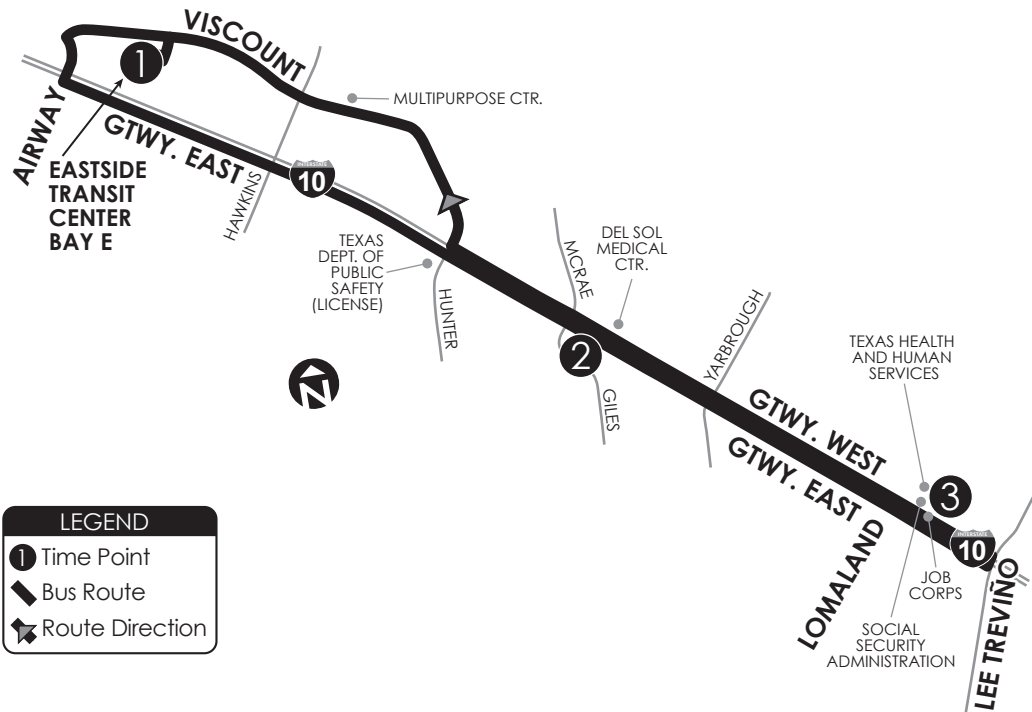

# 8 Gateway Express

**LEGEND**

- ① Time Point
- ▬ Bus Route
- ➔ Route Direction

- CONNECTING POINTS TO ROUTES**
- Eastside Transit Center
  - Viscount & Hawkins
  - Gateway East & Hawkins (63, 72)
  - Gateway West & Job Corps (74)
  - Gateway West & Mcrae (72)
  - Gateway West & Viscount (63,72)
  - Viscount & Montwood (51, 52, 53, 63, 72)
  - Yarbrough & Gateway West/East (67)

- EASTSIDE TRANSIT CENTER ROUTES**  
 5, 6, 7, 8, 25, 50, 51, 52, 53, 58, 59, 63, 70, 72, CR 20, PA90  
**SPECIAL TRIPS: 10, 11, 12, 13, 14, 15, 17**

- VISCOUNT & HAWKINS**  
 7, 25, 51, 52, 53, 58, 63, 72

**Monday-Saturday**

Eastside TC Bay E	Gtwy East at Giles	Job Corps	Gtwy West McRae	Eastside TC Bay E
①	②	③	②	①
5:30	5:43	5:55	6:05	6:20
6:25	6:38	6:50	7:00	7:15
7:20	7:33	7:45	7:55	8:10
8:15	8:28	8:40	8:50	9:05
9:10	9:23	9:35	9:45	10:00
10:05	10:18	10:30	10:40	10:55
11:00	11:13	11:25	11:35	11:50
11:55	<b>12:08</b>	<b>12:20</b>	<b>12:30</b>	<b>12:45</b>
<b>12:50</b>	<b>1:03</b>	<b>1:15</b>	<b>1:25</b>	<b>1:40</b>
<b>1:45</b>	<b>1:58</b>	<b>2:10</b>	<b>2:20</b>	<b>2:35</b>
<b>2:40</b>	<b>2:53</b>	<b>3:05</b>	<b>3:15</b>	<b>3:30</b>
<b>3:35</b>	<b>3:48</b>	<b>4:00</b>	<b>4:10</b>	<b>4:25</b>
<b>4:30</b>	<b>4:43</b>	<b>4:55</b>	<b>5:05</b>	<b>5:20</b>
<b>5:25</b>	<b>5:38</b>	<b>5:50</b>	<b>6:00</b>	<b>6:15</b>
<b>6:20</b>	<b>6:33</b>	<b>6:45</b>	<b>6:55</b>	<b>7:10</b>
<b>7:15</b>	<b>7:28</b>	<b>7:40</b>	<b>7:50</b>	<b>8:05</b>

**NOTE:** This route services all stops  
**ATENCIÓN:** Esta ruta provee servicio a todas las paradas