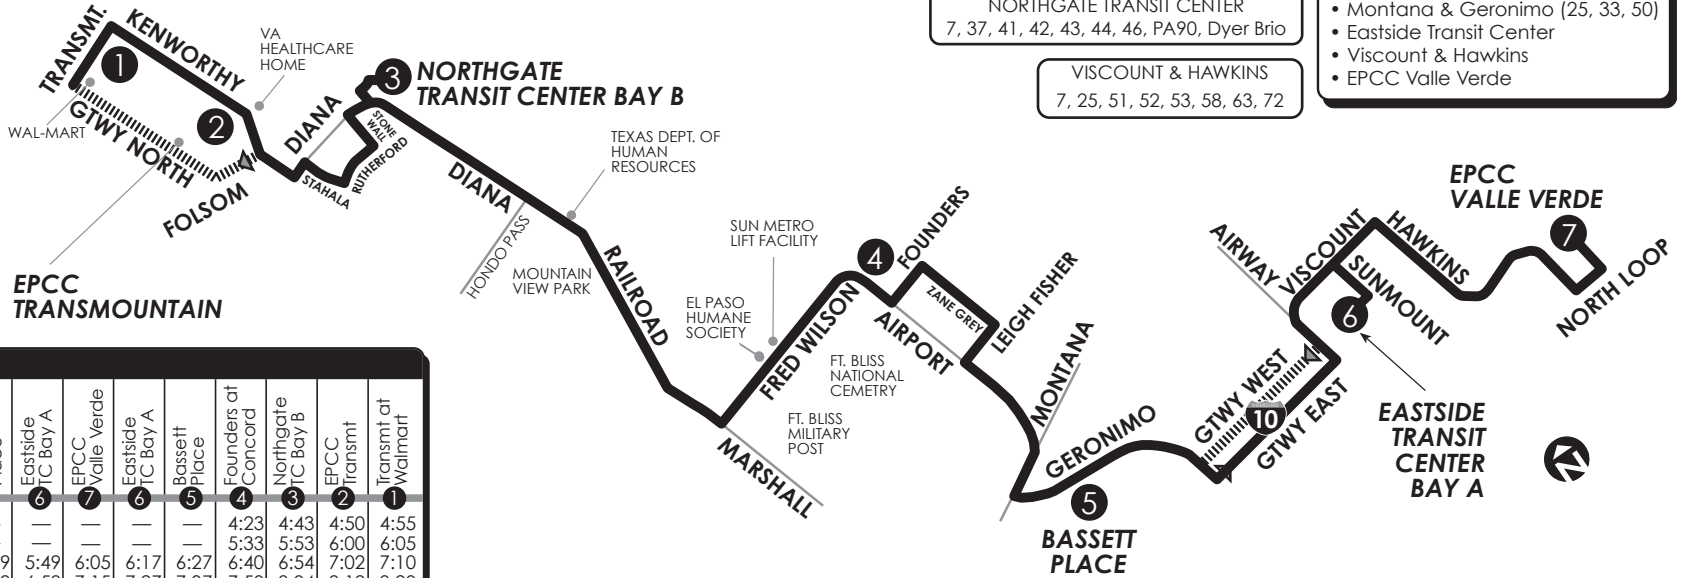

# 7 Northeast/Eastside Transit Center

**LEGEND**

- 1 Time Point
- Bus Route
- Route Direction
- Inbound Only

**EASTSIDE TRANSIT CENTER ROUTES**  
 5, 6, 7, 8, 25, 50, 51, 52, 53, 58, 59, 63, 70, 72, CR 20, PA90  
**SPECIAL TRIPS:** 10, 11, 12, 13, 14, 15, 17

**NORTHGATE TRANSIT CENTER**  
 7, 37, 41, 42, 43, 44, 46, PA90, Dyer Brio

**VISCOUNT & HAWKINS**  
 7, 25, 51, 52, 53, 58, 63, 72

- CONNECTING POINTS TO ROUTES**
- Northgate Transit Center
  - EPCC TM Campus (46)
  - Diana & Hercules (41)
  - Bassett Place (21, 25, 33)
  - Montana & Geronimo (25, 33, 50)
  - Eastside Transit Center
  - Viscount & Hawkins
  - EPCC Valle Verde

**Sunday/Holiday**

Transmt at Walmart	EPCC Transmt	Northgate TC Bay B	Founders at Concord	Bassett Place	Eastside TC Bay A	EPCC Valle Verde	Eastside TC Bay A	Bassett Place	Founders at Concord	Northgate TC Bay B	EPCC Transmt	Transmt at Walmart
1	2	3	4	5	6	7	6	5	4	3	2	1
—	—	—	—	—	—	—	—	—	—	—	—	—
8:25	8:30	8:38	8:51	9:09	9:19	9:35	9:47	9:57	10:10	10:24	10:32	10:40
9:35	9:40	9:48	10:01	10:19	10:29	10:45	10:57	11:07	11:20	11:34	11:42	11:50
10:45	10:50	10:58	11:11	11:29	11:39	11:55	12:07	12:17	12:30	12:44	12:52	1:00
1:05	1:10	1:18	1:31	1:49	1:59	2:15	2:27	2:37	2:50	3:04	3:12	3:20
2:15	2:20	2:28	2:41	2:59	3:09	3:25	3:37	3:47	4:00	4:14	4:22	4:30
3:25	3:30	3:38	3:51	4:09	4:19	4:35	4:47	4:57	5:10	5:24	5:32	5:40
4:35	4:40	4:48	5:01	5:19	5:29	5:45	5:57	6:07	6:20	6:34	6:42	6:50
5:45	5:50	5:58	6:11	6:29	6:39	6:55	7:07	7:17	7:30	7:44	7:52	8:00