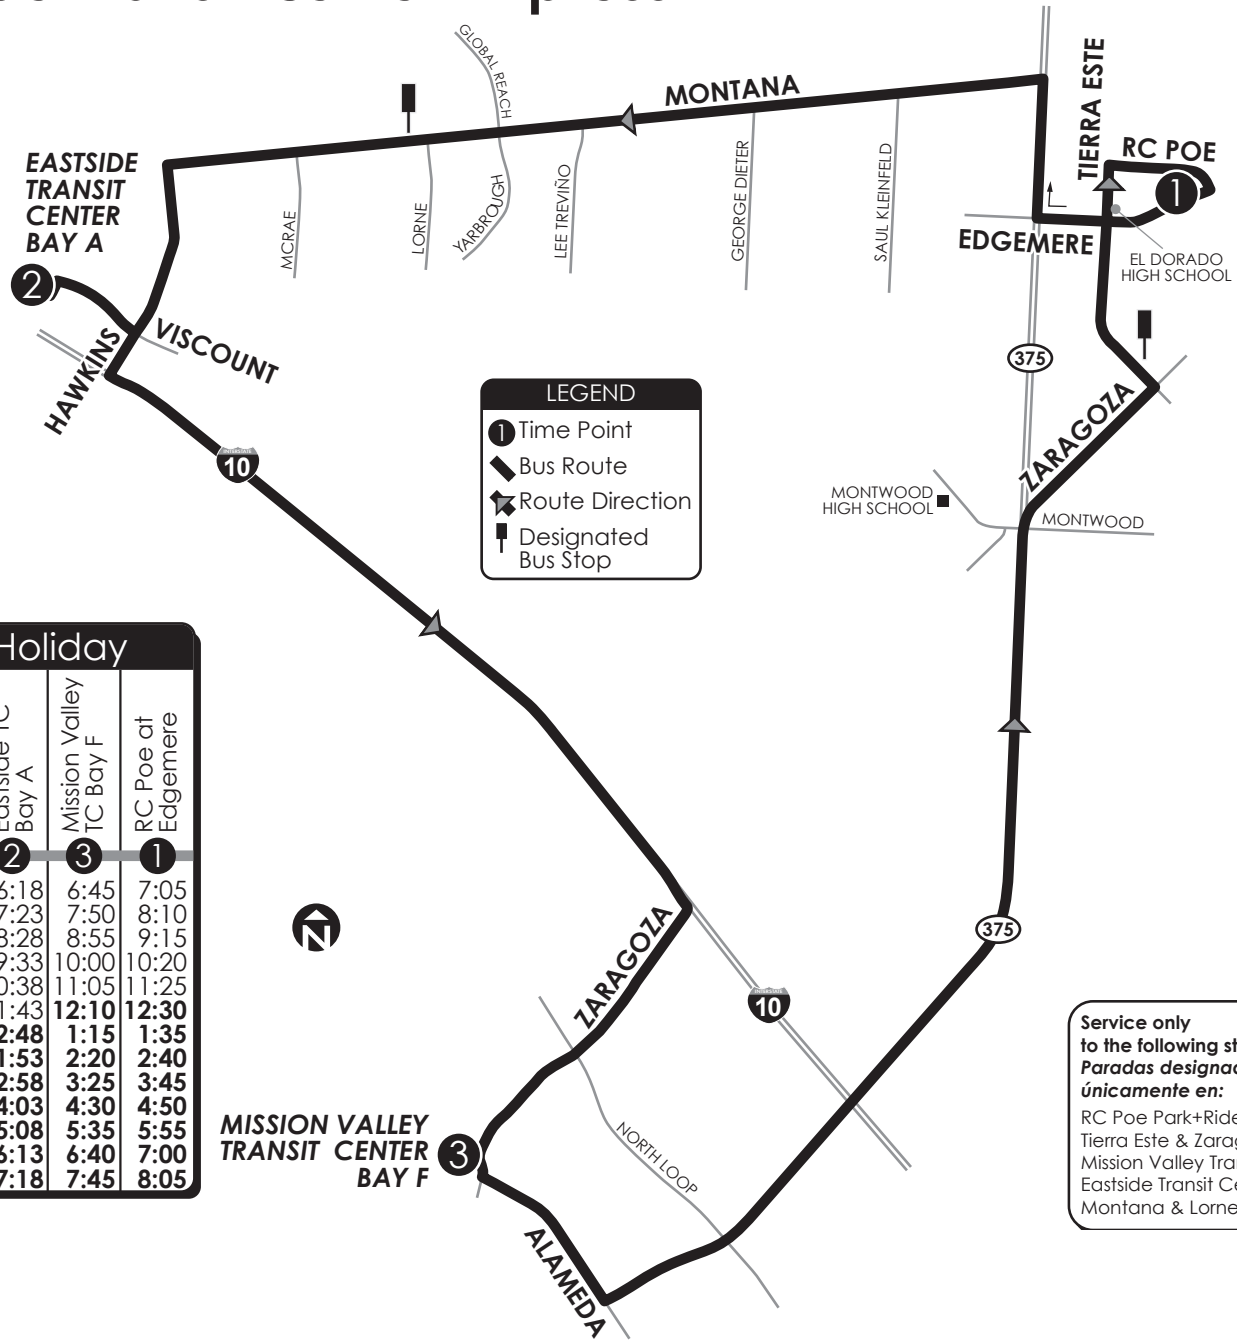

5 Far East/Eastside Transit Center Express

CONNECTING POINTS TO ROUTES

- Eastside Transit Center
- Mission Valley Transit Center
- RC Poe Park & Ride
- Montana & Lorne (6, 58)
- Tierra Este & Zaragozaza (6, 54)

EASTSIDE TRANSIT CENTER ROUTES

5, 6, 7, 8, 25, 50, 51, 52, 53, 58, 59, 63, 70,
72, CR 20, PA90
SPECIAL TRIPS: 10, 11, 12, 13, 14, 15, 17

MISSION VALLEY TRANSIT CTR

5, 6, 60, 63, 64, 68, 69, 82, 84, CR 30,
CR 40, CR 50, Alameda Brio

RC POE PARK+RIDE

5, 6, 51, 52, 54, 56

Mon-Sat			
RC Poe at Edgemere	Eastside TC Bay A	Mission Valley TC Bay F	RC Poe at Edgemere
1	2	3	1
5:00	5:18	5:45	6:05
6:05	6:23	6:50	7:10
7:10	7:28	7:55	8:15
8:15	8:33	9:00	9:20
9:20	9:38	10:05	10:25
10:25	10:43	11:10	11:30
11:30	11:48	12:15	12:35
12:35	12:53	1:20	1:40
1:40	1:58	2:25	2:45
2:45	3:03	3:30	3:50
3:50	4:08	4:35	4:55
4:55	5:13	5:40	6:00
6:00	6:18	6:45	7:05
7:05	7:23	7:50	8:10
8:10	8:28	8:55	9:15

Sun/Holiday			
RC Poe at Edgemere	Eastside TC Bay A	Mission Valley TC Bay F	RC Poe at Edgemere
1	2	3	1
6:00	6:18	6:45	7:05
7:05	7:23	7:50	8:10
8:10	8:28	8:55	9:15
9:15	9:33	10:00	10:20
10:20	10:38	11:05	11:25
11:25	11:43	12:10	12:30
12:30	12:48	1:15	1:35
1:35	1:53	2:20	2:40
2:40	2:58	3:25	3:45
3:45	4:03	4:30	4:50
4:50	5:08	5:35	5:55
5:55	6:13	6:40	7:00
7:00	7:18	7:45	8:05

Service only to the following stops/
Paradas designadas únicamente en:
RC Poe Park+Ride
Tierra Este & Zaragozaza
Mission Valley Transit Center
Eastside Transit Center
Montana & Lorne