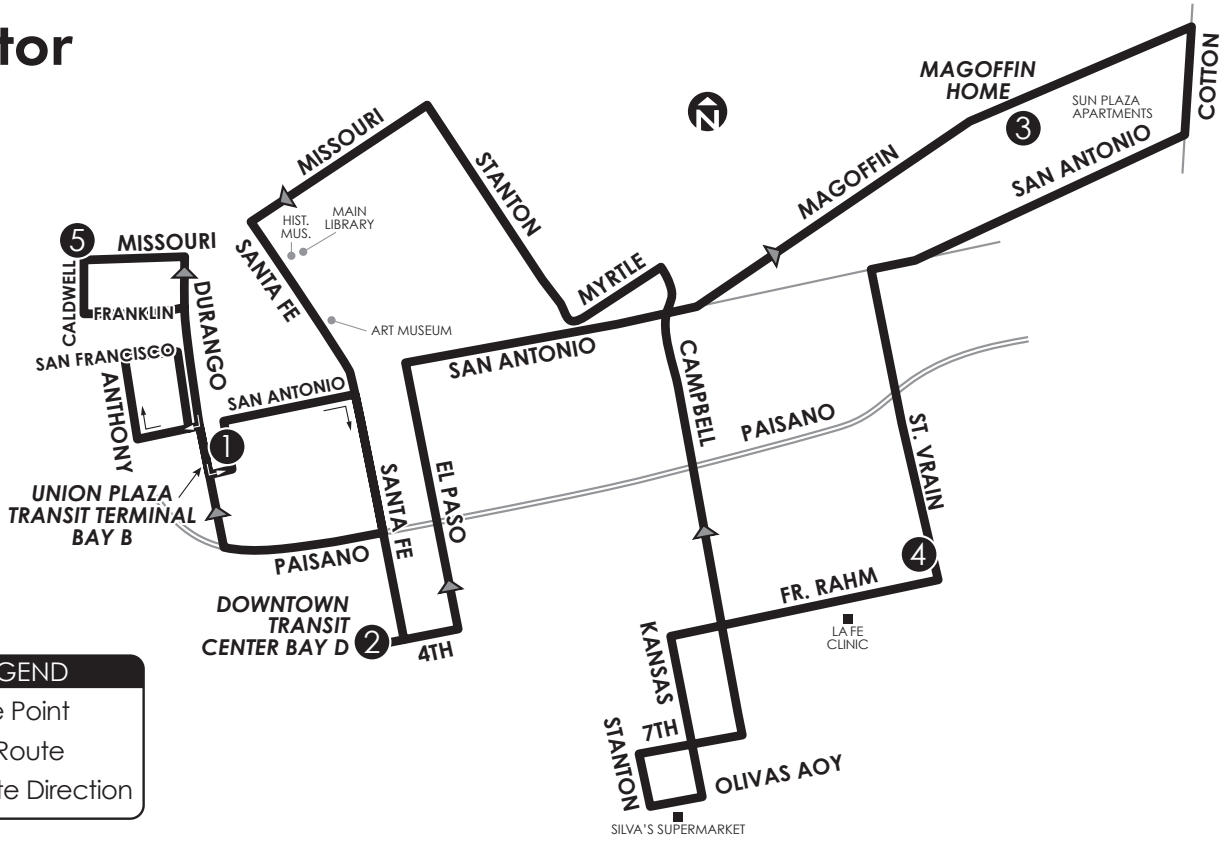

4 Union Plaza Circulator

- CONNECTING POINTS TO ROUTES**
- Downtown Transit Center
 - San Antonio Transit Center (2,61,62,66,Brio)
 - Myrtle & Stanton (1, 2, 42, 59)
 - Sante Fe & Overland (10, 14, 15)

- DOWNTOWN TRANSIT CENTER ROUTES**
1, 2, 3, 4, 10, 14, 24, 34, 36, 42, 50, 59, 61, 65, 66, 83, Brio, Streetcar, NM Gold
SPECIAL TRIPS: 15, 16, 17

LEGEND

- ① Time Point
- ▬ Bus Route
- Route Direction

Monday-Friday

Saturday

Union Plaza Term. Bay B	Downtown TC Bay D	Magoffin Home	St. Vrain at Fr. Rahm	Missouri at Caldwell	Union Plaza Term. Bay B
①	②	③	④	⑤	①
8:15	8:25	8:35	8:43	9:01	9:13
9:15	9:25	9:35	9:43	10:01	10:13
10:15	10:25	10:35	10:43	11:01	11:13
11:15	11:25	11:35	11:43	12:01	12:13
12:15	12:25	12:35	12:43	1:01	1:13
1:15	1:25	1:35	1:43	2:01	2:13
2:15	2:25	2:35	2:43	3:01	3:13
3:15	3:25	3:35	3:43	4:01	4:13
4:15	4:25	4:35	4:43	5:01	5:13
5:15	5:25	5:35	5:43	6:01	6:13
6:15	6:25	6:35	6:43	7:01	7:13

Sunday/Holiday

Union Plaza Term. Bay B	Downtown TC Bay D	Magoffin Home	St. Vrain at Fr. Rahm	Missouri at Caldwell	Union Plaza Term. Bay B
①	②	③	④	⑤	①
8:15	8:25	8:35	8:43	9:01	9:13
9:15	9:25	9:35	9:43	10:01	10:13
10:15	10:25	10:35	10:43	11:01	11:13
11:15	11:25	11:35	11:43	12:01	12:13
12:15	12:25	12:35	12:43	1:01	1:13
1:15	1:25	1:35	1:43	2:01	2:13
2:15	2:25	2:35	2:43	3:01	3:13
3:15	3:25	3:35	3:43	4:01	4:13
4:15	4:25	4:35	4:43	5:01	5:13
5:15	5:25	5:35	5:43	6:01	6:13