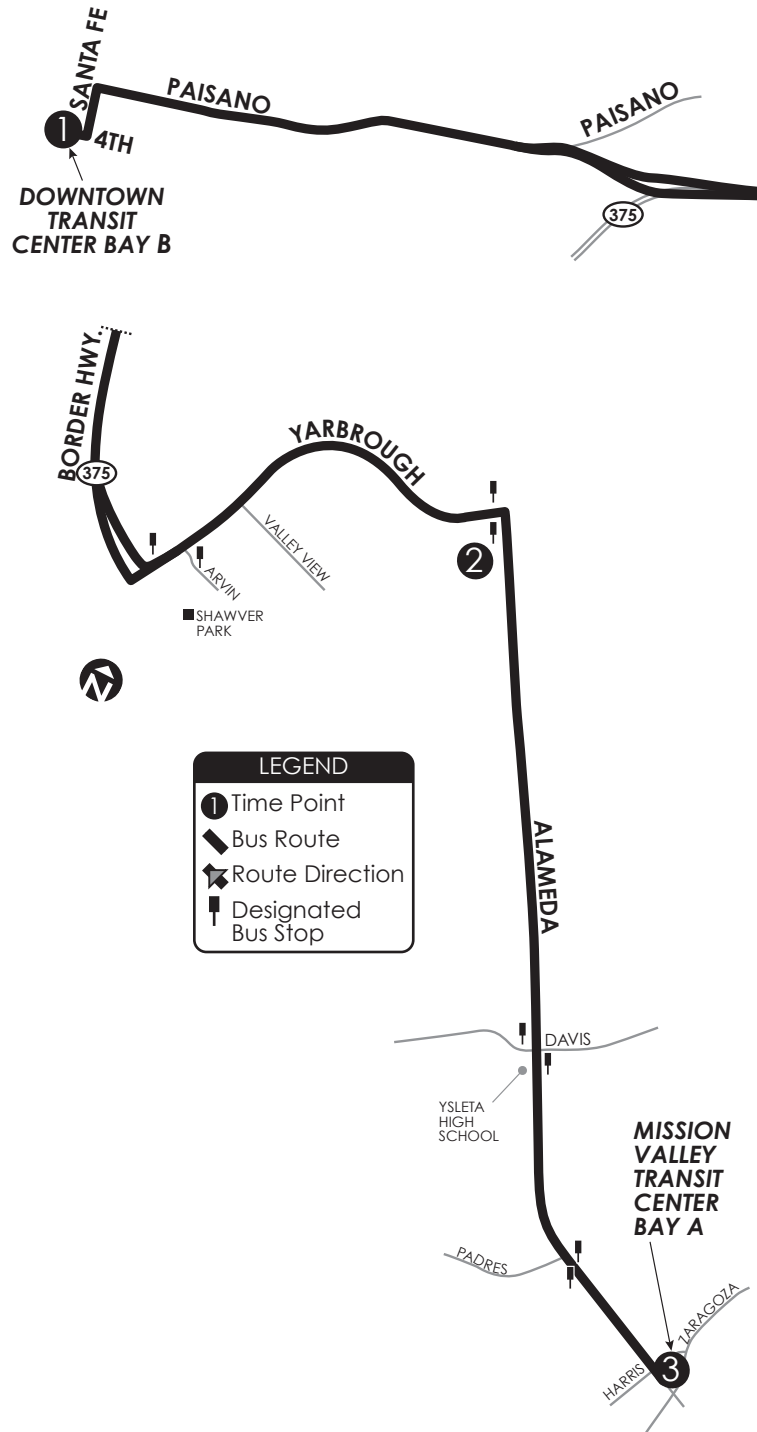

# 3 Ysleta Express

Service only to the following stops/  
Paradas designadas únicamente en:

**Toward Mission Valley**  
Downtown Transit Ctr.  
Yarbrough & Arvin  
Alameda & Yarbrough  
Alameda & Davis  
Alameda & Padres  
Mission Valley Transit Ctr.

**Toward Downtown**  
Alameda & Padres  
Alameda & Davis  
Yarbrough & Alameda  
Yarbrough & Arvin  
Downtown Transit Ctr.

Monday - Friday				
Downtown TC Bay B	Yarbrough at Alameda	Mission Valley TC Bay A	Yarbrough at Alameda	Downtown TC Bay B
①	②	③	②	①
6:00	6:15	6:30	6:38	6:58
6:30	6:45	7:00	7:08	7:28
7:00	7:15	7:30	7:38	7:58
7:30	7:45	8:00	8:08	8:28
8:00	8:15	8:30	8:38	8:58
8:30	8:45	9:00	9:08	9:28
9:00	9:15	9:30	9:38	9:58
<b>3:00</b>	<b>3:15</b>	<b>3:30</b>	<b>3:38</b>	<b>3:58</b>
<b>3:30</b>	<b>3:45</b>	<b>4:00</b>	<b>4:08</b>	<b>4:28</b>
<b>4:00</b>	<b>4:15</b>	<b>4:30</b>	<b>4:38</b>	<b>4:58</b>
<b>4:30</b>	<b>4:45</b>	<b>5:00</b>	<b>5:08</b>	<b>5:28</b>
<b>5:00</b>	<b>5:15</b>	<b>5:30</b>	<b>5:38</b>	<b>5:58</b>
<b>5:30</b>	<b>5:45</b>	<b>5:55</b>	—	—
<b>6:00</b>	<b>6:15</b>	<b>6:25</b>	—	—

**LEGEND**

- ① Time Point
- ▬ Bus Route
- ➔ Route Direction
- ⊥ Designated Bus Stop

- CONNECTING POINTS TO ROUTES**
- Downtown Transit Center
  - Mission Valley Transit Center
  - Yarbrough & Arvin (64, 67)
  - Alameda & Yarbrough (64, 67)
  - Alameda & Davis (64, 82, Brio)
  - Alameda & Padres (64, 82, Brio)

- DOWNTOWN TRANSIT CENTER ROUTES**
- 1, 2, 3, 4, 10, 14, 24, 34, 36, 42, 50, 59, 61, 65, 66, 83, Brio, Streetcar, NM Gold  
SPECIAL TRIPS: 15, 16, 17

- MISSION VALLEY TRANSIT CTR**
- 5, 6, 60, 63, 64, 68, 69, 82, 84, CR 30, CR 40, CR 50, Alameda Brio