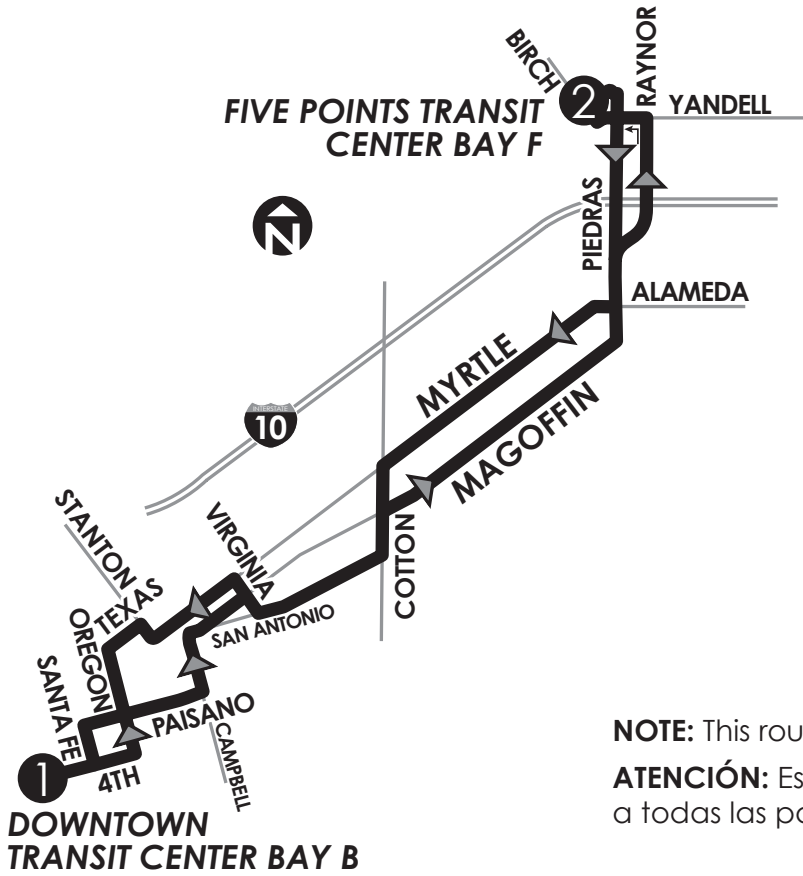

2 Five Points Express

- CONNECTING POINTS TO ROUTES**
- Downtown Transit Center
 - San Antonio Transit Center (4, 61, 62, 66, Brio)
 - Five Points Transit Center
 - Myrtle & Stanton (1, 4, 42, 59)
 - Texas & Oregon (1, 42, 59, 61, 66)

- DOWNTOWN TRANSIT CENTER ROUTES**
- 1, 2, 3, 4, 10, 14, 24, 34, 36, 42, 50, 59, 61, 65, 66, 83, Brio, Streetcar, NM Gold
 SPECIAL TRIPS: 15, 16, 17

- FIVE POINTS TRANSIT CENTER**
- 2, 32, 33, 34, 35, 50, Brio

LEGEND

- ① Time Point
- ▬ Bus Route
- ➔ Route Direction

Mon-Sun/Hol		
Downtown TC Bay B	Five Points TC Bay F	Downtown TC Bay B
①	②	①
5:05	5:25	5:42
5:45	6:05	6:22
6:25	6:45	7:02
7:05	7:25	7:42
7:45	8:05	8:22
8:25	8:45	9:02
9:05	9:25	9:42
9:45	10:05	10:22
10:25	10:45	11:02
11:05	11:25	11:42
11:45	12:05	12:22
12:25	12:45	1:02
1:05	1:25	1:42
1:45	2:05	2:22
2:25	2:45	3:02
3:05	3:25	3:42
3:45	4:05	4:22
4:25	4:45	5:02
5:05	5:25	5:42
5:45	6:05	6:22
6:25	6:45	7:02
7:05	7:25	7:42
7:45	8:00	8:15
8:15	8:30	8:45

NOTE: This route services all stops
ATENCIÓN: Esta ruta provee servicio a todas las paradas