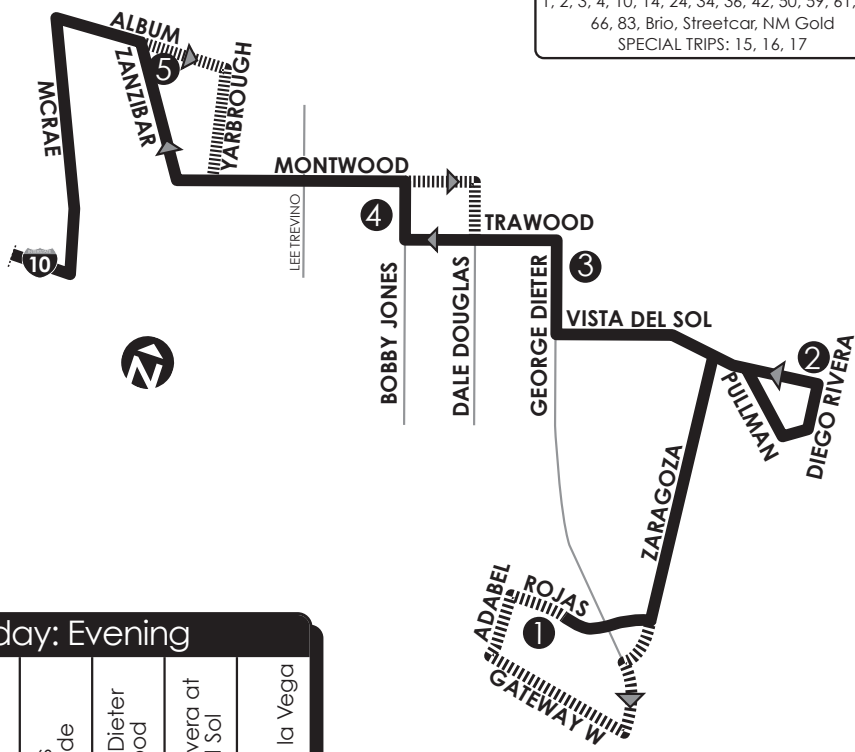

1 Eastside Express

- CONNECTING POINTS TO ROUTES
- Texas & Oregon (2, 42, 59, 61, 66)
 - Myrtle & Stanton (2, 4, 42, 59)
 - Montwood & Yarbrough (53, 67)
 - Montwood & McRae (51, 53)
 - G. Dieter & Trawood (53, 54, 69, 72)
 - G. Dieter & Vista Del Sol (69, 72)
 - Lee Trevino & Montwood (53, 68)
 - Oregon & Missouri (4, 10, 14, 15, 34, 36, 50)
 - Texas & Oregon (2, 42, 59, 61, 66)
 - Vista Del Sol & Zaragoza (72)
 - Yarbrough & Album (52, 67)

- DOWNTOWN TRANSIT CENTER ROUTES
- 1, 2, 3, 4, 10, 14, 24, 34, 36, 42, 50, 59, 61, 65, 66, 83, Brio, Streetcar, NM Gold
SPECIAL TRIPS: 15, 16, 17

LEGEND

- ① Time Point
- Bus Route
- ↔ Route Direction
- ◆ P.M. Route

Monday-Friday: Morning

Rojas at Gpe. de la Vega	Diego Rivera at Vista Del Sol	George Dieter at Trawood	Vista Hills Park n Ride	Zanzibar at Album	Myrtle at Kansas	Downtown TC Bay O
①	②	③	④	⑤	⑥	⑦
5:38 6:38	5:45 6:45	5:57 6:57	6:07 7:07	6:19 7:19	6:40 7:40	6:48 7:48

Monday-Friday: Evening

Downtown TC Bay O	Myrtle at Kansas	Album at Zanzibar	Vista Hills Park n Ride	George Dieter at Trawood	Diego Rivera at Vista Del Sol	Rojas at Gpe. de la Vega
⑦	⑥	⑤	④	③	②	①
5:08	5:15	5:45	5:53	6:00	6:10	6:18