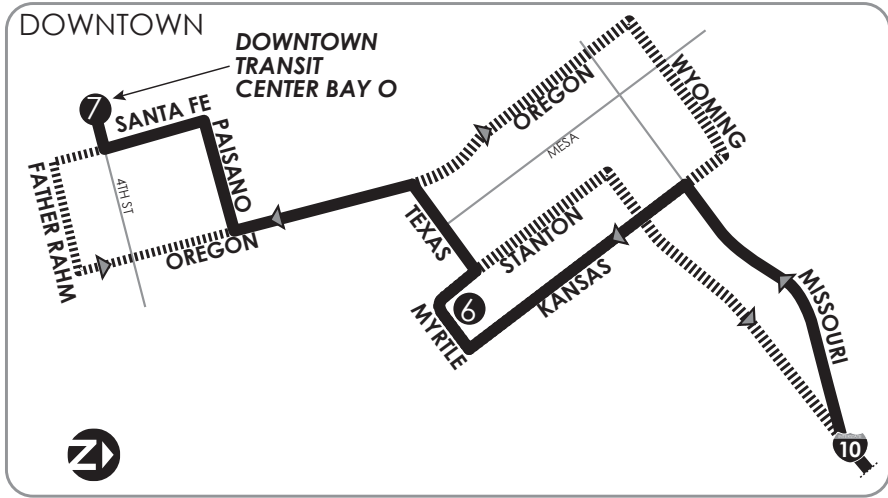

1 Eastside Express

- CONNECTING POINTS TO ROUTES
- Texas & Oregon (2, 42, 59, 61, 66)
 - Myrtle & Stanton (2, 4, 42, 59)
 - Montwood & Yarbrough (53, 67)
 - Montwood & McRae (51, 53)
 - G. Dieter & Trawood (53, 54, 69, 72)
 - G. Dieter & Vista Del Sol (69, 72)
 - Lee Trevino & Montwood (53, 68)
 - Oregon & Missouri (4, 10, 14, 15, 34, 36, 50)
 - Texas & Oregon (2, 42, 59, 61, 66)
 - Vista Del Sol & Zaragoza (72)
 - Yarbrough & Album (52, 67)

- DOWNTOWN TRANSIT CENTER ROUTES
- 1, 2, 3, 4, 10, 14, 24, 34, 36, 42, 50, 59, 61, 65, 66, 83, Brio, Streetcar, NM Gold
SPECIAL TRIPS: 15, 16, 17

LEGEND

- ① Time Point
- Bus Route
- ↔ Route Direction
- ◆ P.M. Route

Monday-Friday: Morning

Rojas at Gpe. de la Vega	Diego Rivera at Vista Del Sol	George Dieter at Trawood	Vista Hills Park n Ride	Zanzibar at Album	Myrtle at Kansas	Downtown TC Bay O
①	②	③	④	⑤	⑥	⑦
5:38 6:38	5:45 6:45	5:57 6:57	6:07 7:07	6:19 7:19	6:40 7:40	6:48 7:48

Monday-Friday: Evening

Downtown TC Bay O	Myrtle at Kansas	Album at Zanzibar	Vista Hills Park n Ride	George Dieter at Trawood	Diego Rivera at Vista Del Sol	Rojas at Gpe. de la Vega
⑦	⑥	⑤	④	③	②	①
5:08	5:15	5:45	5:53	6:00	6:10	6:18