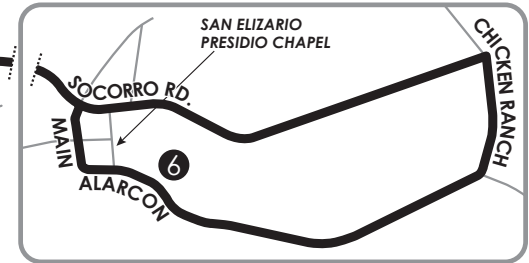

Mission Trail

Mission Valley Transfer Center Parking Lot

El Paso County Rural Transit
 Route & Schedule Info: 533-4731

MISSION VALLEY TRANSFER CENTER
 CONNECTING SUN METRO ROUTES
 3, 7, 60, 61, 62, 63, 67, 69, 84

This route will also stop at the following locations:

OB(Heading East) IB (Heading West)

- Mission Valley Term/Ysleta Mission IB/OB
- Carl Longuemare Road OB
- Old Pueblo IB/OB
- Socorro/Caribe IB/OB
- Socorro/Jericho IB/OB
- Socorro Mission IB/OB
- Socorro/Buford IB/OB
- Socorro/Bovee IB/OB
- Socorro/Zebu IB/OB
- Socorro Entertainment Center IB
- Socorro/Passmore IB/OB
- Socorro/Fray Vargas IB/OB
- Licon Dairy IB/OB
- Socorro/Thompson IB/OB
- Socorro/Herradura IB/OB
- Main/Adobe Horseshoe IB
- San Elizario Presidio IB
- Socorro/Paseo Del Convento OB
- Alarcon/Gonzales IB
- Alarcon/Medea IB
- Alarcon/Beverly Ann IB
- 13071 Socorro/La Hacienda Apts. OB

Fare: \$5 all day; \$2 each way
Tarifa: \$5 durante todo el dia; \$2 cada trayecto

No service on Easter,
 Thanksgiving, Christmas or New Year's Day

Monday - Friday

Mission Valley Transfer Cntr.	Tigua Cultural Center	Socorro Mission	Socorro Ent. Center	Licon Dairy	San Elizario Presidio	Licon Dairy	Socorro Ent. Center	Socorro Mission	Mission Valley Transfer Cntr.
1	2	3	4	5	6	4	3	2	1
8:00	8:04	8:12	8:27	8:39	9:00	9:21	9:33	9:48	9:55
9:00	9:04	9:12	9:27	9:39	10:00	10:21	10:33	10:48	10:55
10:00	10:04	10:12	10:27	10:39	11:00	11:21	11:33	11:48	11:55
11:00	11:04	11:12	11:27	11:39	12:00	12:21	12:33	12:48	12:55
12:00	12:04	12:12	12:27	12:39	1:00	1:21	1:33	1:48	1:55
1:00	1:04	1:12	1:27	1:39	2:00	2:21	2:33	2:48	2:55
2:00	2:04	2:12	2:27	2:39	3:00	3:21	3:33	3:48	3:55
3:00	3:04	3:12	3:27	3:39	4:00	4:21	4:33	4:48	4:55
4:00	4:04	4:12	4:27	4:39	5:00	5:21	5:33	5:48	5:55
5:00	---	5:12	5:27	5:39	6:00	---	---	---	---