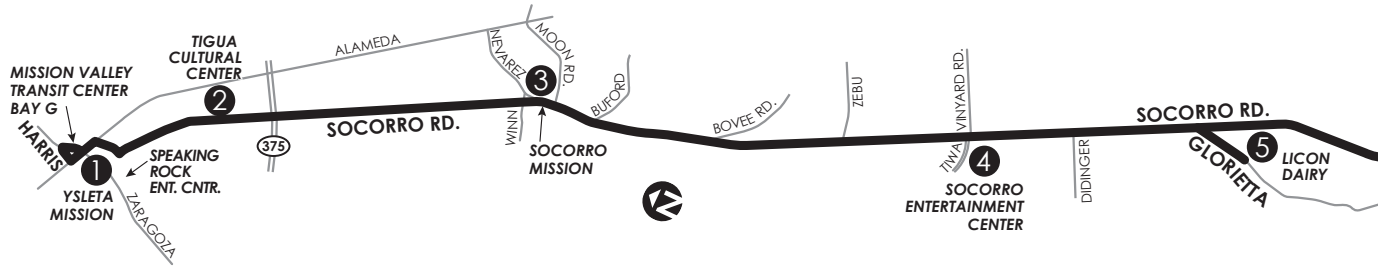

# Mission Trail

**El Paso County Rural Transit**  
 Route & Schedule Info: 533-4731

MISSION VALLEY TRANSIT CENTER  
 PA5, PA6, 60, 61, 63, 68, 69, 84, 89,  
 CR30, CR40, CR50, Alameda Brio

**This route will also stop at the following locations:**

**OB(Heading East) IB (Heading West)**

- Mission Valley Term/Ysleta Mission IB/OB
- Carl Longuemare Road OB
- Old Pueblo IB/OB
- Socorro/Caribe IB/OB
- Socorro/Jericho IB/OB
- Socorro Mission IB/OB
- Socorro/Buford IB/OB
- Socorro/Bovee IB/OB
- Socorro/Zebu IB/OB
- Socorro Entertainment Center IB
- Socorro/Passmore IB/OB
- Socorro/Fray Vargas IB/OB
- Licon Dairy IB/OB
- Socorro/Thompson IB/OB
- Socorro/Herradura IB/OB
- Main/Adobe Horseshoe IB
- San Elizario Presidio IB
- Socorro/Paseo Del Convento OB
- Alarcon/Gonzales IB
- Alarcon/Medea IB
- Alarcon/Beverly Ann IB
- 13071 Socorro/La Hacienda Apts. OB

**Sun Metro transfers are not accepted on County routes and County route transfers are not accepted on Sun Metro routes.**  
**Pases de transbordo de las rutas de Sun Metro no se aceptan en rutas del Condado, y pases de transbordo de las rutas del Condado no se aceptan en rutas de Sun Metro.**