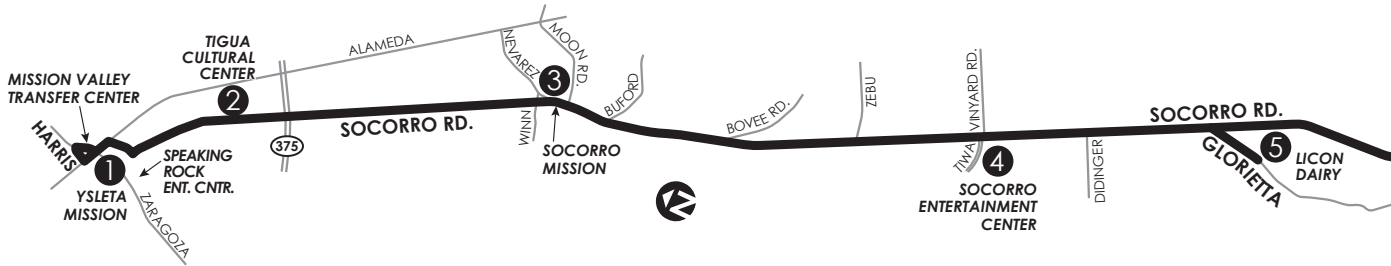

Mission Trail

Mission Valley Transfer Center Parking Lot

El Paso County Rural Transit
 Route & Schedule Info: 533-4731

MISSION VALLEY TRANSFER CENTER
 CONNECTING SUN METRO ROUTES
 3, 7, 60, 61, 62, 63, 67, 69, 84

This route will also stop at the following locations:

OB(Heading East) IB (Heading West)

- Mission Valley Term/Ysleta Mission IB/OB
- Carl Longuemare Road OB
- Old Pueblo IB/OB
- Socorro/Caribe IB/OB
- Socorro/Jericho IB/OB
- Socorro Mission IB/OB
- Socorro/Buford IB/OB
- Socorro/Bovee IB/OB
- Socorro/Zebu IB/OB
- Socorro Entertainment Center IB
- Socorro/Passmore IB/OB
- Socorro/Fray Vargas IB/OB
- Licon Dairy IB/OB
- Socorro/Thompson IB/OB
- Socorro/Herradura IB/OB
- Main/Adobe Horseshoe IB
- San Elizario Presidio IB
- Socorro/Paseo Del Convento OB
- Alarcon/Gonzales IB
- Alarcon/Medea IB
- Alarcon/Beverly Ann IB
- 13071 Socorro/La Hacienda Apts. OB

Sun Metro transfers are not accepted on County routes and County route transfers are not accepted on Sun Metro routes.
 Pases de transbordo de las rutas de Sun Metro no se aceptan en rutas del Condado, y pases de transbordo de las rutas del Condado no se aceptan en rutas de Sun Metro.