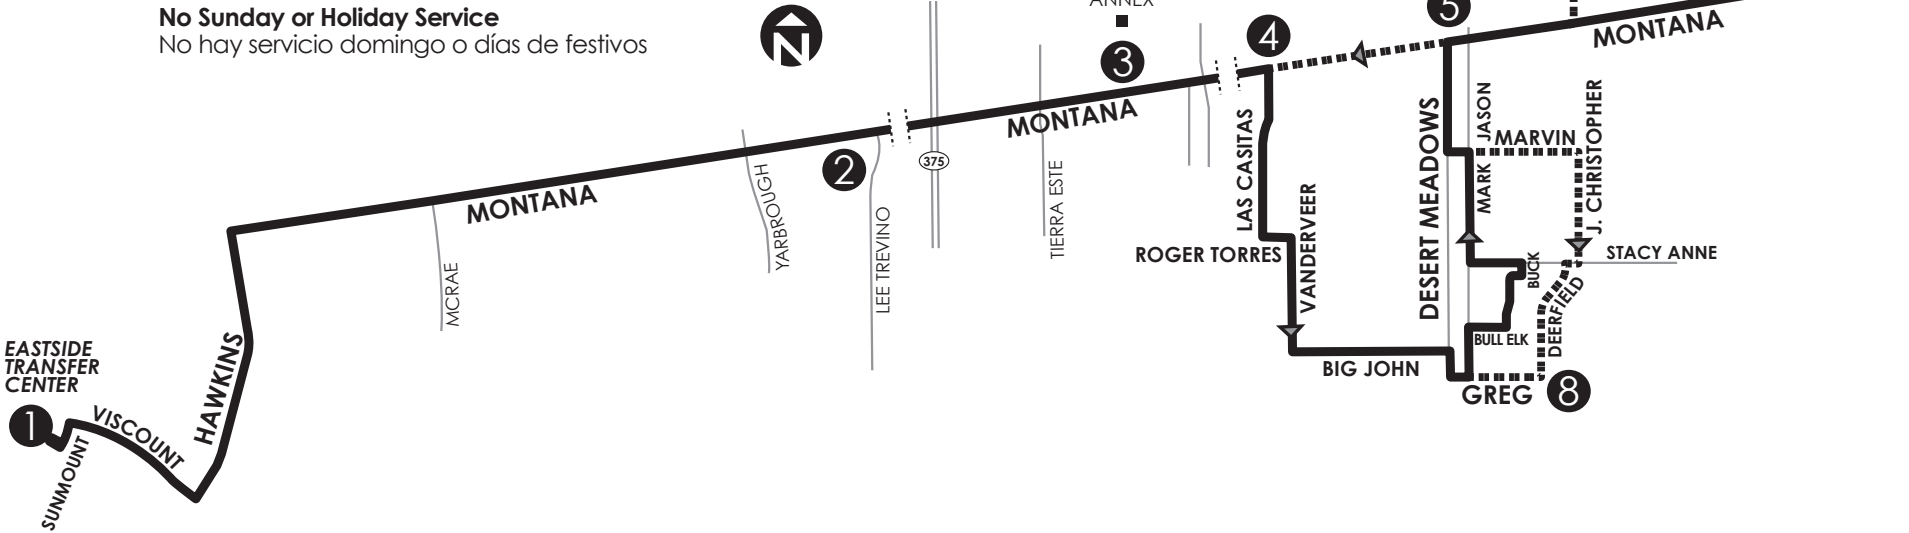

COUNTY
20
ROUTE

Montana Vista

Sun Metro transfers are not accepted on County routes and County route transfers are not accepted on Sun Metro routes.
Pases de transbordo de las rutas de Sun Metro no se aceptan en rutas del Condado, y pases de transbordo de las rutas del Condado no se aceptan en rutas de Sun Metro.

Fare: \$2 each way
Tarifa: \$2 cada viaje

Monday-Saturday											
Eastside Transfer Cntr	Montana Lee Trevino	Montana County Jail	Montana Las Casitas	Montana Desert Mdws	O'Leary Debra Kay	O'Leary Cactus Blsm	Deerfield Park & Greg	Montana Desert Mdws	Montana County Jail	Montana Lee Trevino	Eastside Transfer Cntr
1	2	3	4	5	6	7	8	5	3	2	1
7:05	7:17	7:22	5:43	5:57	6:06	6:14	6:27	6:31	6:39	6:44	7:00
8:49	9:01	9:06	7:27	7:41	7:50	7:58	8:11	8:15	8:23	8:28	8:44
10:33	10:45	10:50	9:11	9:25	9:34	9:42	9:55	9:59	10:07	10:12	10:28
12:17	12:29	12:34	12:39	12:53	1:02	1:10	1:23	1:27	1:35	1:40	1:56
2:01	2:13	2:18	2:23	2:37	2:46	2:54	3:07	3:11	3:19	3:24	3:40
3:45	3:57	4:02	4:07	4:21	4:30	4:38	4:51	4:55	5:03	5:08	5:24
5:29	5:41	5:46	5:51	6:05	6:14	6:22	6:35	6:39	6:47	6:52	7:08
7:13	7:25	7:30	7:35	7:49	7:58	8:06	---	---	---	---	---

No Sunday or Holiday Service
No hay servicio domingo o días de festivos

EASTSIDE TRANSFER CENTER
CONNECTING SUN METRO ROUTES
7, 25, 31, 50, 51, 52, 53, 55,
58, 59, 63, 70, 71, 72, 73, 74

LEGEND

- ① Time Point
- Bus Route
- ➔ Route Direction
- Outbound only

El Paso County Rural Transit
Route & Schedule Info: 533-4731