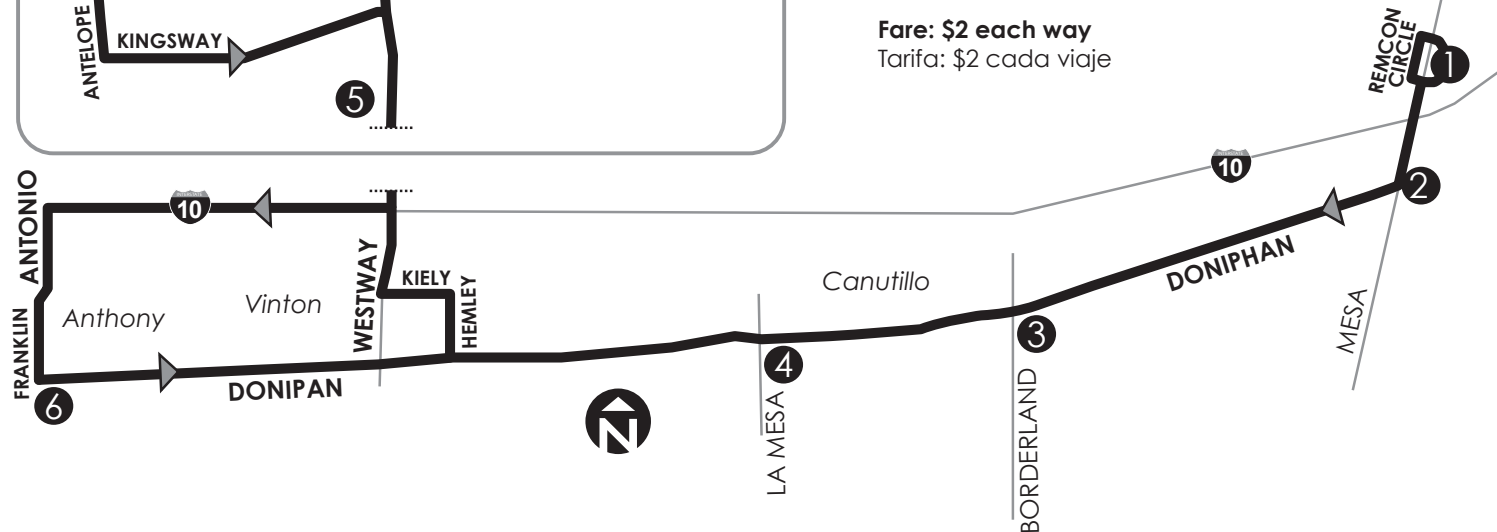

COUNTY
10
ROUTE

Anthony/Canutillo

WESTSIDE TRANSFER CENTER
CONNECTING SUN METRO ROUTES
12, 13, 15, 16, 17, 18, 19, 20, Brio

No Saturday, Sunday or Holiday Service
No hay servicio sábado, domingo, o días de festivros

Monday - Saturday

Westside Transfer Cntr.	Mesa & Doniphan	Doniphan & Borderland	La Mesa Doniphan	Westway DeAlva	Franklin Doniphan	La Mesa Doniphan	Doniphan & Borderland	Mesa & Doniphan	Westside Transfer Cntr.
1	2	3	4	5	6	4	3	2	1
---	---	---	---	---	5:42	5:50	5:57	6:05	6:12
6:17	6:22	6:32	6:37	6:49	7:13	7:21	7:28	7:36	7:43
7:00	7:05	7:15	7:20	8:20	8:44	8:52	8:59	9:07	9:14
7:48	7:53	8:03	8:08	9:03	9:27	9:35	9:42	9:50	9:57
9:19	9:24	9:34	9:39	9:51	10:15	10:23	10:30	10:38	10:45
10:50	10:55	11:05	11:10	11:22	11:46	11:54	12:01	12:09	12:16
12:21	12:26	12:36	12:41	12:53	1:17	1:25	1:32	1:40	1:47
1:52	1:57	2:07	2:12	2:24	2:48	2:56	3:03	3:11	3:18
3:23	3:28	3:38	3:43	3:55	4:19	4:27	4:34	4:42	4:49
4:54	4:59	5:09	5:14	5:26	5:50	5:58	6:05	6:13	6:20
6:25	6:30	6:40	6:45	6:57	7:21	---	---	---	---

Fare: \$2 each way
Tarifa: \$2 cada viaje

Sun Metro transfers are not accepted on County routes and County route transfers are not accepted on Sun Metro routes.
Pases de transbordo de las rutas de Sun Metro no se aceptan en rutas del Condado, y pases de transbordo de las rutas del Condado no se aceptan en rutas de Sun Metro.

El Paso County
Rural Transit
Route & Schedule Info: 533-4731