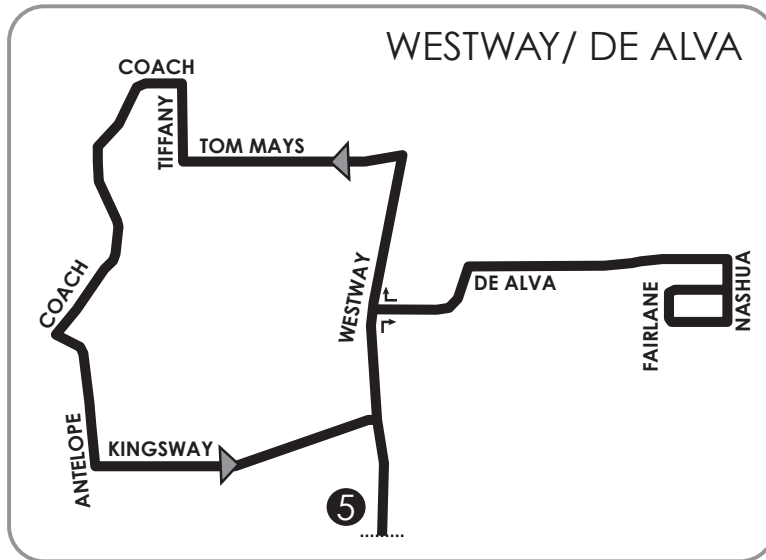

COUNTY
10
ROUTE

Anthony/Canutillo

WESTSIDE TRANSFER CENTER
CONNECTING SUN METRO ROUTES
12, 13, 15, 16, 17, 18, 19, 20, Brio

No Saturday, Sunday or Holiday Service
No hay servicio sábado, domingo, o días de festivros

Monday - Saturday

Westside Transfer Cntr.	Mesa & Doniphan	Doniphan & Borderland	La Mesa Doniphan	Westway DeAlva	Franklin Doniphan	La Mesa Doniphan	Doniphan & Borderland	Mesa & Doniphan	Westside Transfer Cntr.
1	2	3	4	5	6	4	3	2	1
---	---	---	---	---	5:42	5:50	5:57	6:05	6:12
6:17	6:22	6:32	6:37	6:49	7:13	7:21	7:28	7:36	7:43
7:00	7:05	7:15	7:20	8:20	8:44	8:52	8:59	9:07	9:14
7:48	7:53	8:03	8:08	9:03	9:27	9:35	9:42	9:50	9:57
9:19	9:24	9:34	9:39	9:51	10:15	10:23	10:30	10:38	10:45
10:50	10:55	11:05	11:10	11:22	11:46	11:54	12:01	12:09	12:16
12:21	12:26	12:36	12:41	12:53	1:17	1:25	1:32	1:40	1:47
1:52	1:57	2:07	2:12	2:24	2:48	2:56	3:03	3:11	3:18
3:23	3:28	3:38	3:43	3:55	4:19	4:27	4:34	4:42	4:49
4:54	4:59	5:09	5:14	5:26	5:50	5:58	6:05	6:13	6:20
6:25	6:30	6:40	6:45	6:57	7:21	---	---	---	---

Fare: \$2 each way
Tarifa: \$2 cada viaje

Sun Metro transfers are not accepted on County routes and County route transfers are not accepted on Sun Metro routes.
Pases de transbordo de las rutas de Sun Metro no se aceptan en rutas del Condado, y pases de transbordo de las rutas del Condado no se aceptan en rutas de Sun Metro.

El Paso County
Rural Transit
Route & Schedule Info: 533-4731