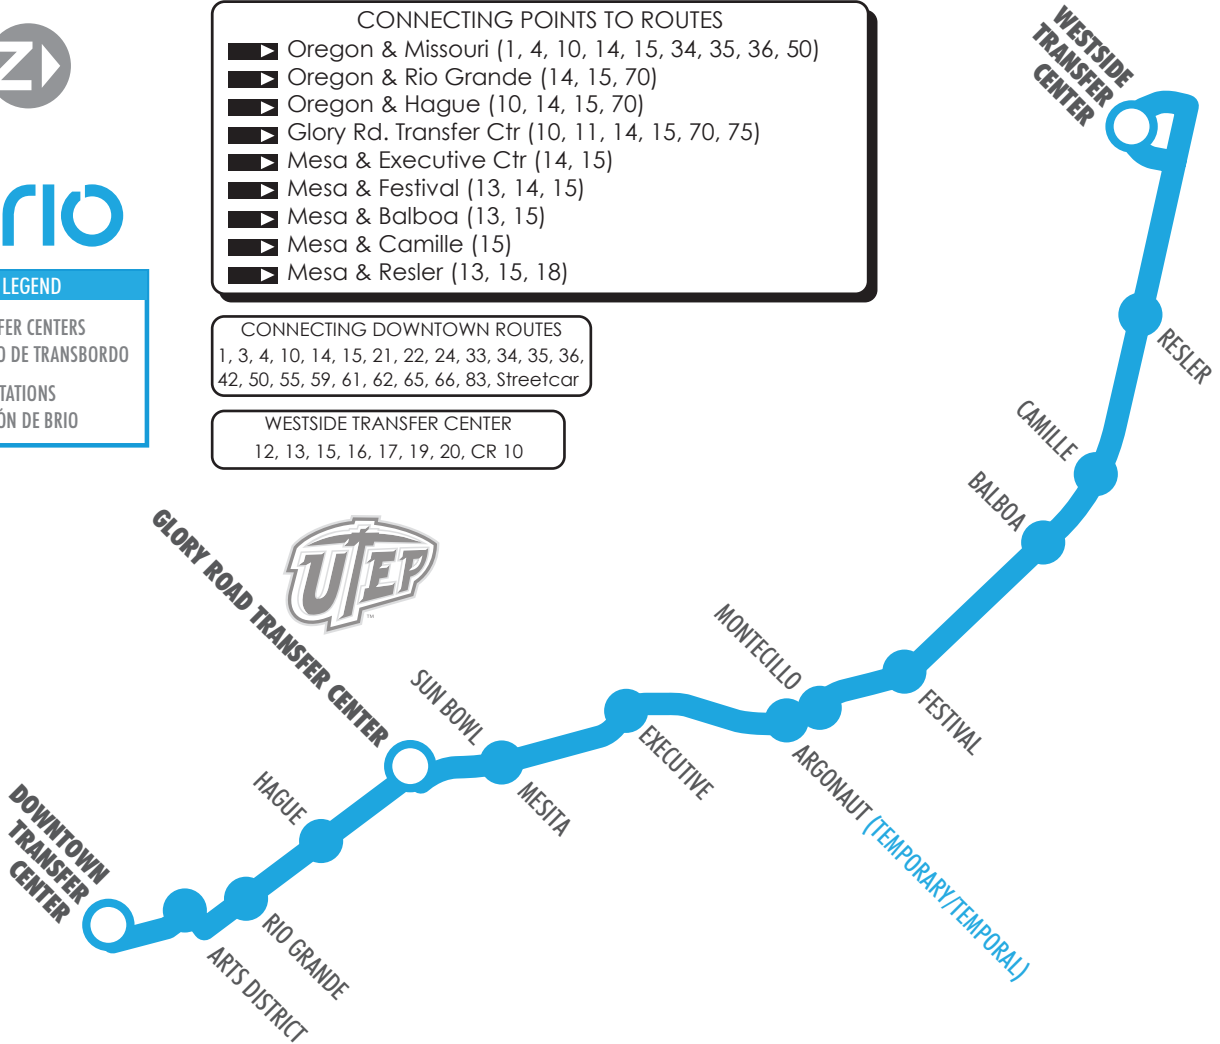

MESA BRIO

brio

LEGEND

- TRANSFER CENTERS
CENTRO DE TRANSBORDO
- BRIO STATIONS
ESTACIÓN DE BRIO

- CONNECTING POINTS TO ROUTES**
- Oregon & Missouri (1, 4, 10, 14, 15, 34, 35, 36, 50)
 - Oregon & Rio Grande (14, 15, 70)
 - Oregon & Hague (10, 14, 15, 70)
 - Glory Rd. Transfer Ctr (10, 11, 14, 15, 70, 75)
 - Mesa & Executive Ctr (14, 15)
 - Mesa & Festival (13, 14, 15)
 - Mesa & Balboa (13, 15)
 - Mesa & Camille (15)
 - Mesa & Resler (13, 15, 18)

- CONNECTING DOWNTOWN ROUTES**
1, 3, 4, 10, 14, 15, 21, 22, 24, 33, 34, 35, 36, 42, 50, 55, 59, 61, 62, 65, 66, 83, Streetcar
- WESTSIDE TRANSFER CENTER**
12, 13, 15, 16, 17, 19, 20, CR 10

MONDAY - FRIDAY • LUNES A VIERNES

SATURDAY • SÁBADO

5-9AM • 3-6PM

9AM-3PM • 6-8PM

9AM-6PM

PEAK HOURS
HORAS PICO

NON-PEAK
HORAS NO PICO

ALL DAY
TODO EL DÍA

LAST RUN ÚLTIMO VIAJE

LAST RUN ÚLTIMO VIAJE

DOWNTOWN-WESTSIDE CENTRO-OESTE – 7:00PM
WESTSIDE-DOWNTOWN OESTE-CENTRO – 7:40PM

6:00PM
6:40PM

• NO SERVICE ON SUNDAYS OR HOLIDAYS • NO HAY SERVICIO DOMINGOS O DÍAS FESTIVOS •